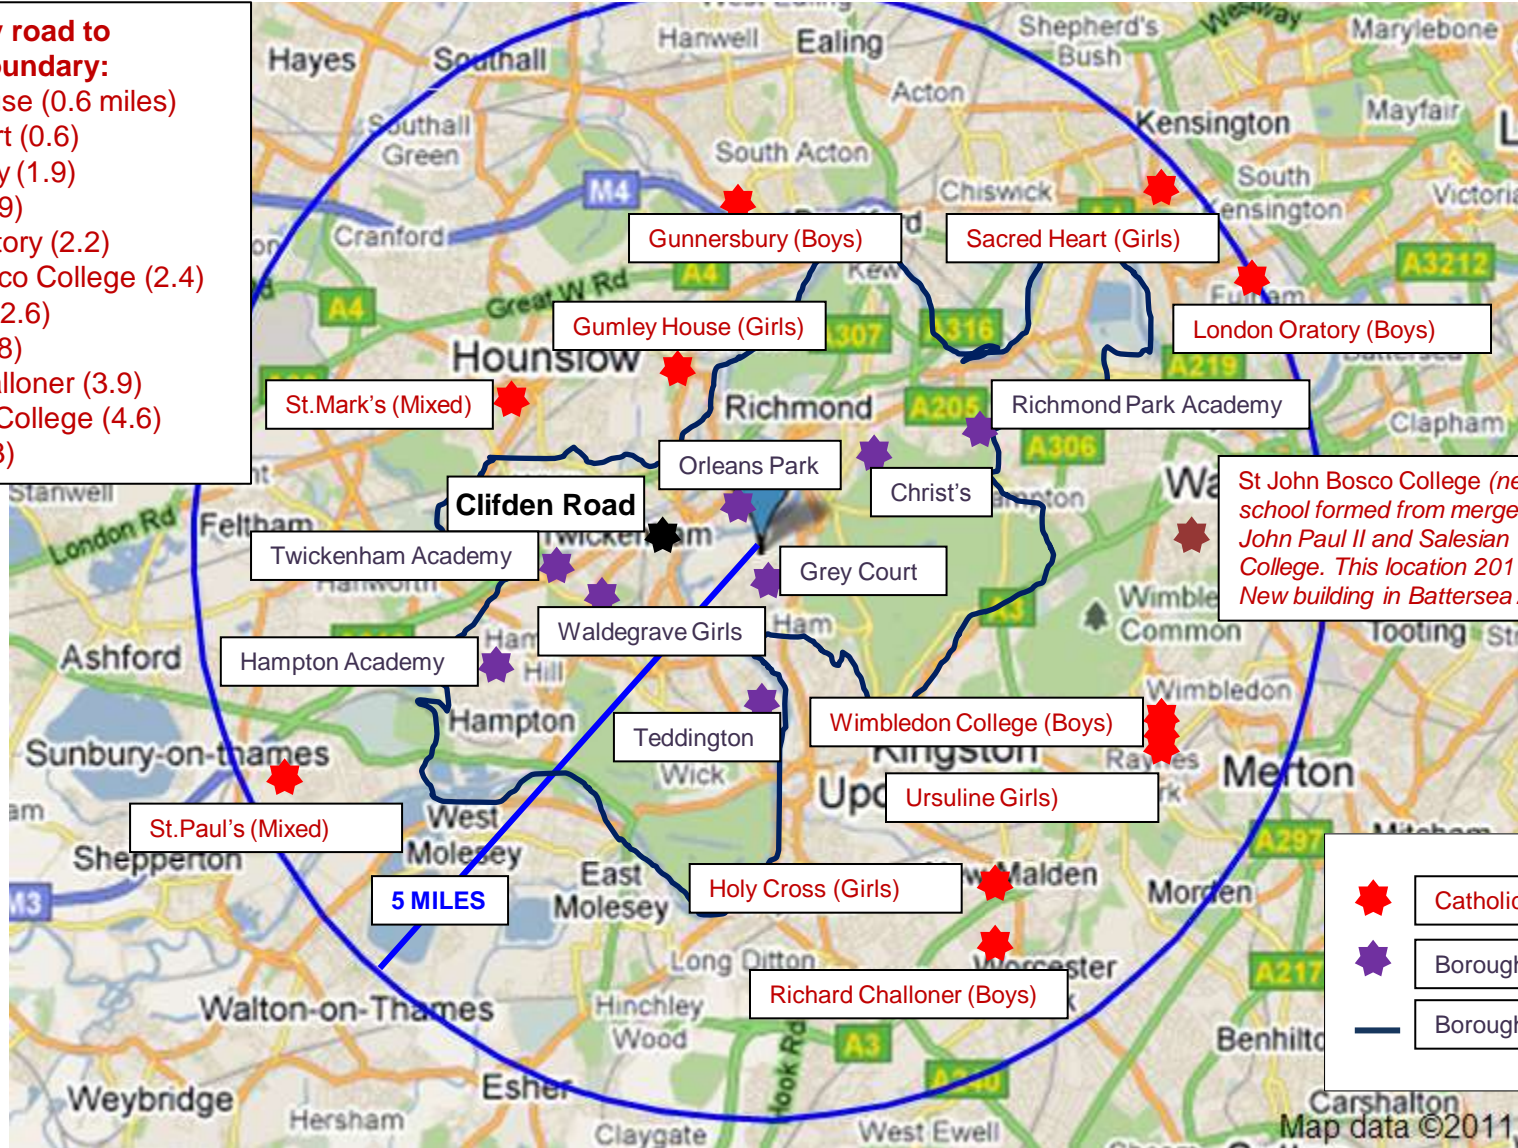

Richmond Borough Secondary Schools & Catholic Secondaries within 5 mile radius of centre of borough plus site of proposed new school in Twickenham

Distance by road to borough boundary:

- Gumley House (0.6 miles)
- Sacred Heart (0.6)
- Gunnersbury (1.9)
- St.Paul's (1.9)
- London Oratory (2.2)
- St.John Bosco College (2.4)
- Holy Cross (2.6)
- St.Marks (2.8)
- Richard Challoner (3.9)
- Wimbledon College (4.6)
- Ursuline (5.3)

St John Bosco College (new school formed from merger of John Paul II and Salesian College. This location 2011-12. New building in Battersea 2013.)

- ★ Catholic secondary
- ★ Borough secondary
- Borough boundary